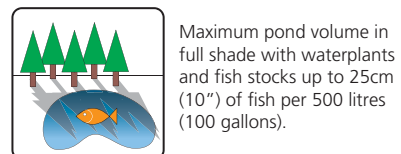

Installation Recommendation

Maximum pond volume in full shade with waterplants and fish stocks up to 25cm (10") of fish per 500 litres (100 gallons).

Maximum pond volume in full sun or partial shade with waterplants and fish stocks up to 25cm (10") of fish per 500 litres (100 gallons).

Maximum pond volume in full shade with koi or fish stocks up to 50cm (20") of fish per 500 litres (100 gallons).

Maximum pond volume in full sun or partial shade with koi or fish stocks up to 50cm (20") of fish per 500 litres (100 gallons).

Flow Recommendation

The flow through the filter should be approximately 50% of your pond volume every hour. e.g. For a 5000 litre (1000 gallon) pond, you will need a flow of around 2500 l/h (500 GPH).